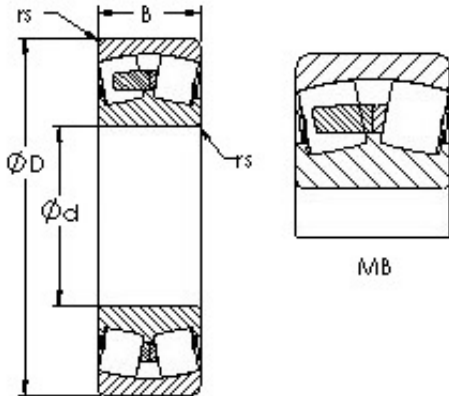

TRANSMISSIONS EUROPE CREZANCY

AST 24040MB spherical roller bearings

Bearing No. 24040MB

Size	200x310x109 mm
Bore Diameter	200 mm
Outer Diameter	310 mm
Width	109 mm
Bearing Type	straight bore
Bore Dia (d)	200.0000
Outer Dia (D)	310.0000
Width (B)	109.0000
Radius (min) (rs)	2.100
Dynamic Load Rating (Cr)	1,005,000
Static Load Rating (Cor)	1,780,000
Max Speed (Grease) (X000 RPM)	1
Max Speed (Oil) (X000 RPM)	1
Weight (g)	30,000.00
Material	52100 Chrome steel, or equivalent

24040MB Bearing 2D drawings and 3D CAD models