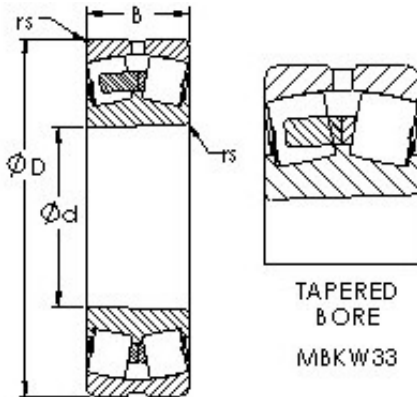

TRANSMISSIONS EUROPE CREZANCY

AST 22209MBKW33 spherical roller bearings

Bearing No. 22209MBKW33

Size	45x85x23 mm
Bore Diameter	45 mm
Outer Diameter	85 mm
Width	23 mm
Bearing Type	tapered bore, lube groove & holes
Bore Dia (d)	45.0000
Outer Dia (D)	85.0000
Width (B)	23.0000
Radius (min) (rs)	1.100
Dynamic Load Rating (Cr)	77,000
Static Load Rating (Cor)	87,500
Max Speed (Grease) (X1000 RPM)	4
Max Speed (Oil) (X1000 RPM)	6
Weight (g)	710.00
Material	52100 Chrome steel, or equivalent

22209MBKW33 Bearing 2D drawings and 3D CAD models