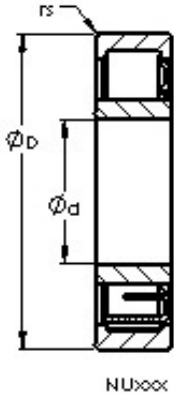

TRANSMISSIONS EUROPE CREZANCY

AST NU2228 EM cylindrical roller bearings

Bearing No. NU2228 EM

Size	140x250x68 mm
Bore Diameter	140 mm
Outer Diameter	250 mm
Width	68 mm
Bearing Type	NU
Bore Dia (d)	140.0000
Outer Dia (D)	250.0000
Width (B)	68.0000
Radius (min) (rs)	3.000
Dynamic Load Rating (Cr)	543,000
Static Load Rating (Cor)	780,000
Max Speed (Grease) (X1000 RPM)	2
Max Speed (Oil) (X1000 RPM)	3
Max. Shaft Shoulder Dia. Inner (Li)	169.0
Min. Housing Shoulder Dia., Outer (Lo)	225.0
Weight (g)	15,220.00
Precision	RBEC 1
Standard Clearance	C0
Material	52100 Chrome steel, or equivalent

NU2228 EM Bearing 2D drawings and 3D CAD models