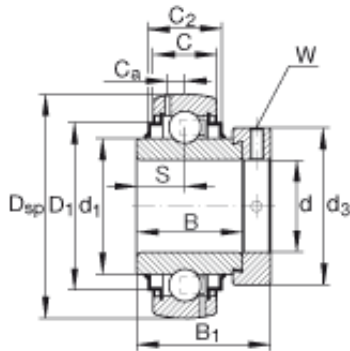

TRANSMISSIONS EUROPE CREZANCY

INA G1200-KRR-B-AS2/V deep groove ball bearings

Bearing No. G1200-KRR-B-AS2/V

Size	50.8000x100x71.4 mm
Bore Diameter	50,8000 mm
Outer Diameter	100 mm
Width	71,4 mm
d	2 inch
d	50,8000 mm
D _{SP}	100 mm
B ₁	71,4 mm
B	55,5 mm
C	25 mm
C ₂	29 mm
C _a	7 mm
D ₁	85,9 mm
d ₁	69,8 mm
d _{3 max}	76 mm
S	27,8 mm
W	3/16 inch
m	1,42 kg / Weight
C _r	43500 N / Dynamic load rating (radial)
C _{0r}	29000 N / Static load rating (radial)

G1200-KRR-B-AS2/V Bearing 2D drawings and 3D CAD models