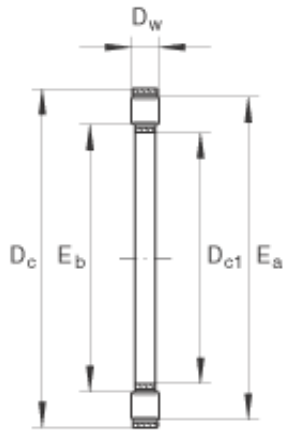

TRANSMISSIONS EUROPE CREZANCY

INA K81103-TV thrust roller bearings

Bearing No. K81103-TV

Size	17x30x3.5 mm
Bore Diameter	17 mm
Outer Diameter	30 mm
Width	3,5 mm
D_{c1}	17 mm
D_c	30 mm
D_w	3,5 mm
E_a	29 mm
E_b	18 mm
m	0,009 kg / Weight
C_a	16000 N / Dynamic load rating (axial)
C_{0a}	33500 N / Static load rating (axial)
C_{ua}	4650 N / Fatigue limit load
n_G	12800 1/min / Limiting speed
n_B	5400 1/min / Reference speed
	GS81103 / Allocated housing locating washer
	WS81103 / Allocated shaft locating washer
Category	Ball Bearings
Inventory	0.0
Manufacturer Name	SCHAEFFLER GROUP
Minimum Buy Quantity	N/A

K81103-TV Bearing 2D drawings and 3D CAD models

TRANSMISSIONS EUROPE CREZANCY

Weight / Kilogram	0
Product Group	B00308