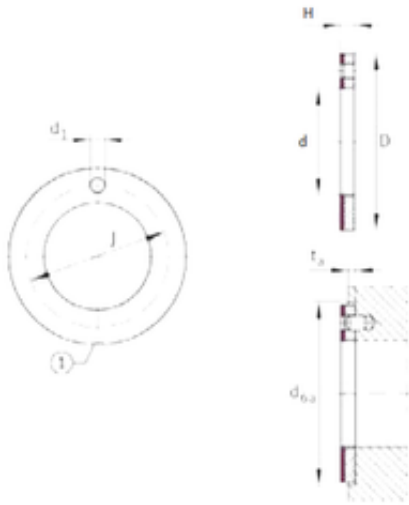

TRANSMISSIONS EUROPE CREZANCY

INA EGW12-E40-B plain bearings

Bearing No. EGW12-E40-B

EGW12-E40-B Bearing 2D drawings and 3D CAD models

Size	12x24x1.5 mm
Bore Diameter	12 mm
Outer Diameter	24 mm
Width	1,5 mm
d	12 mm
D	24 mm
H	1,5 mm
t	1 mm
d1	1,5 mm
J	18 mm
da	24 mm